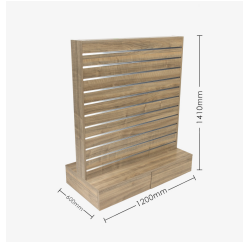

Products Image

Product Description

Walnut Double-Sided Center Bay Slatwall Gondola with Silver Inserts and Drawers.