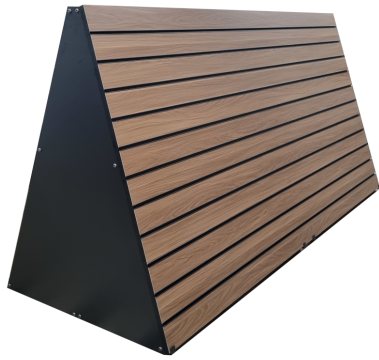

Products Image

Product Description

White, double-sided center bay gondola with silver inserts and drawers.

Freestanding Slatwall A Frame Gondola, Dark Walnut With Black Inserts

\$699^{.95}

Gondola
Display
Shelving