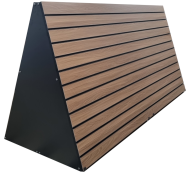

Products Image

Product Description

White, double-sided center bay gondola with silver inserts and drawers.

Freestanding Slatwall A Frame Gondola, Dark Walnut With Black Inserts

\$699^{.95}

Gondola
Display
Shelving

2400mm

Extrusion-colour

Black

Add To Cart

This freestanding Slatwall gondola is ideal for many retail spaces, if you are a convenience store, pharmacy, or news agency then this is a perfect center aisle stand that does not take up too much space. Measurements are

- 2400mm long
- 850mm base
- 100mm top
- 1185mm high

The set comes with

- 2 x Dark Walnut landscape slat walls with black aluminum
- 4 x 1200mm wide metal frames with hardware
- 2 x Black end caps
- 2 x Black 2400mm L shape aluminum edges
- 4 x Black 1200mm L shape aluminum edges
- Adjustable feet

Flat packed for easy transport and only takes 15min to assemble Available in all Slatwall colours. Call our friendly staff for stock availability and help.

Products Image

Product Description

Freestanding Slatwall A Frame Gondola, Dark Walnut Slatwall with Black Aluminum 2400mm L x 850mm W x 1185mm H Code: AF12SDWB