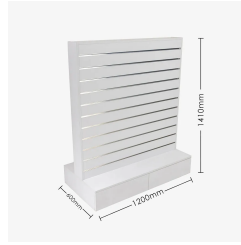

Products Image

Product Description

White, double-sided center bay gondola with silver inserts and drawers.